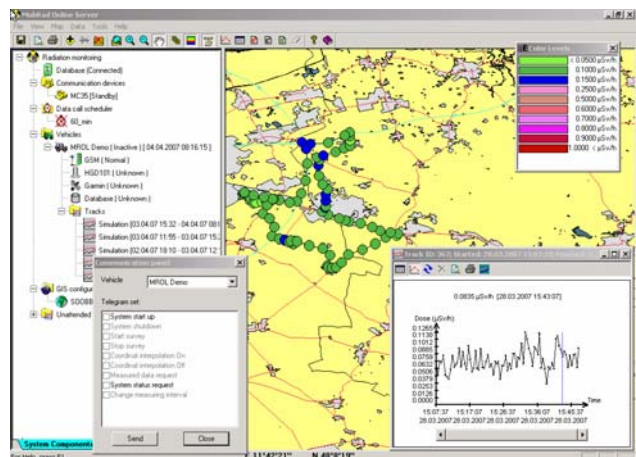

**MobRad – PDA: TechniData’s Mobile Radiation Detection and Survey System for Enhanced Support in Nuclear Emergency Management**

The mobile radiation detection and survey system MobRad by TechniData is, beside of the reliable laptop-based system, now also as portable version available, which provides manual measurements, independently from any vehicle – the so called **MobRad-PDA**.

Together with the high-sensitive, universal applicable **hand held dose rate monitor HGD101** MobRad-PDA offers much more flexibility in mobile application of nuclear emergencies, and can be used by the persons being in charge of nuclear measurements – police, fire brigades, civil protection, nuclear emergency groups and measurement field teams – either integrated in a monitoring vehicle or applied for manual hand measurements (independently from any vehicle). Even with **MobRad-PDA** the existing features like automatic position detection by integrated GPS, online data transmission to the MobRad Centre and remote control of the mobile systems (by the MobRad Centre). Additional functionality is provided by detailed screening of radioactive contaminations in the field, and exact localization of radioactive sources in the environment by use of the hand held detector HGD101.

**Features of MobRad-PDA stand-alone-system:**

- ✓ Extreme compact radiation monitoring system
- ✓ Flexible application with vehicles or manually in the field (portable)
- ✓ Simple usage with touch screen and pointer
- ✓ Hand held dose rate measuring device HGD101
- ✓ Integrated GPS receiver for automatic position determination
- ✓ Independent from power supply / vehicle (battery buffered)

**MobRad Monitoring Centre for Online data transmission and central administration:**

- ✓ Online data transmission and administration of measured data and tracks
- ✓ Remote control and configuration of the mobile systems
- ✓ Central administration of all mobile monitoring systems used in the field