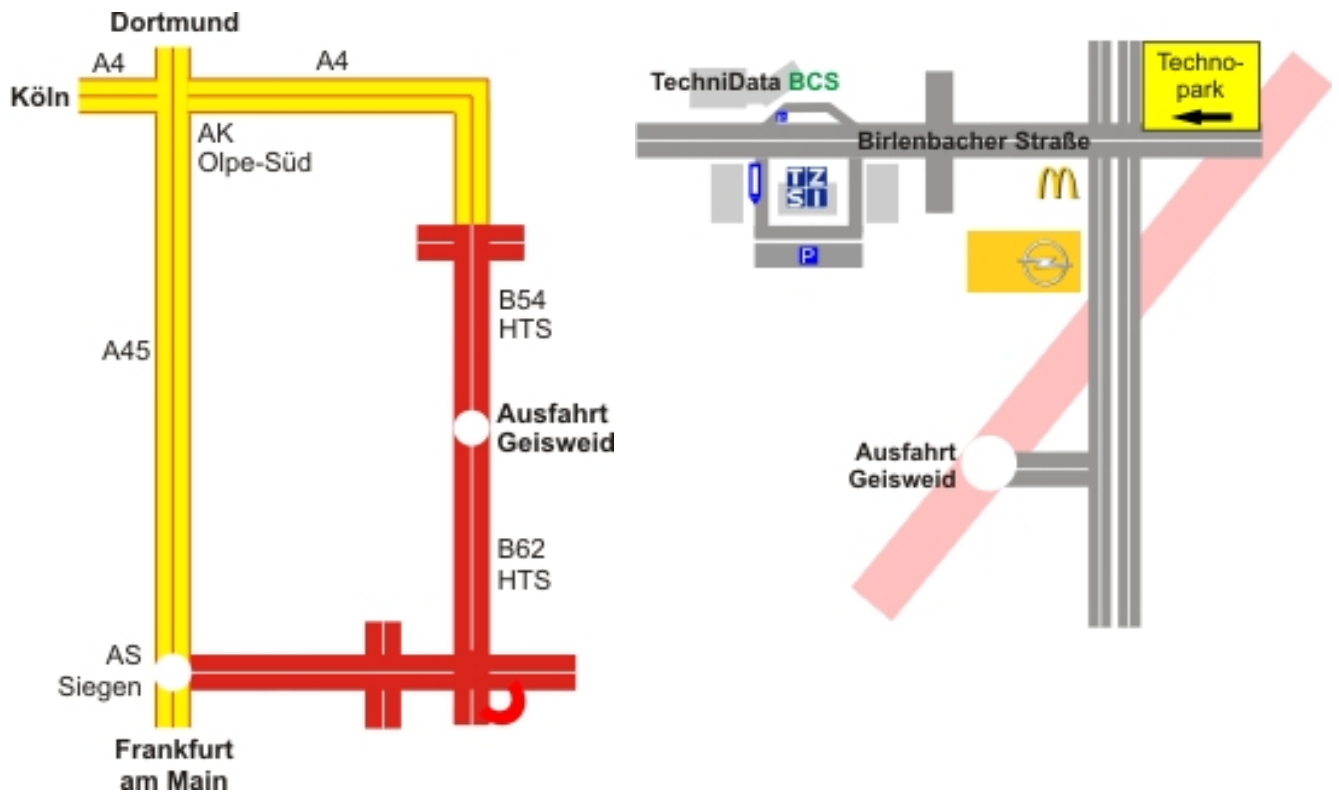

Siegen

Travel by car

from Köln or Dortmund

- coming on motorway A4, pass the motorwaycross Olpe-Süd continue direction Siegen
- After approx. 6 km the motorway merges into B54. Come off at Siegen-Geisweid exit
- Turn left and follow the signs "Techno-Park" into Birlenbacher Straße. After approx. 500 m find TechniData BCS on the right side. There is a car park behind the Technologiezentrum TZSI over the road

from Frankfurt/Main

- turn off the motorway A45 at Siegen/Netphen exit
- After 1 km turn right to Siegen/Netphen and follow the B62 (later B54) "Hüttentalstraße" towards Kreuztal. Turn off the B54 after approx. 6 km at Siegen-Geisweid exit
- Turn left and follow the signs "Techno-Park" into Birlenbacher Straße. After approx. 500 m find TechniData BCS on the right side. There is a car park behind the Technologiezentrum TZSI over the road